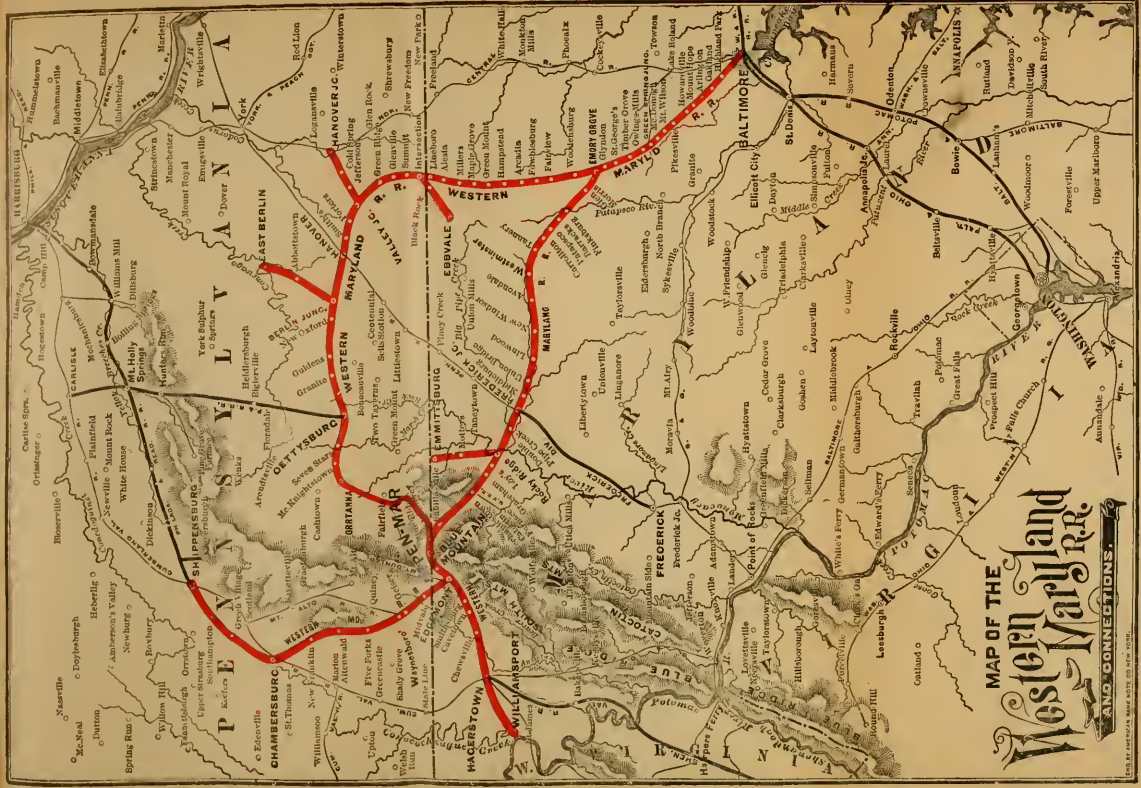

MAP OF THE
Western Maryland
AND CONNECTIONS.